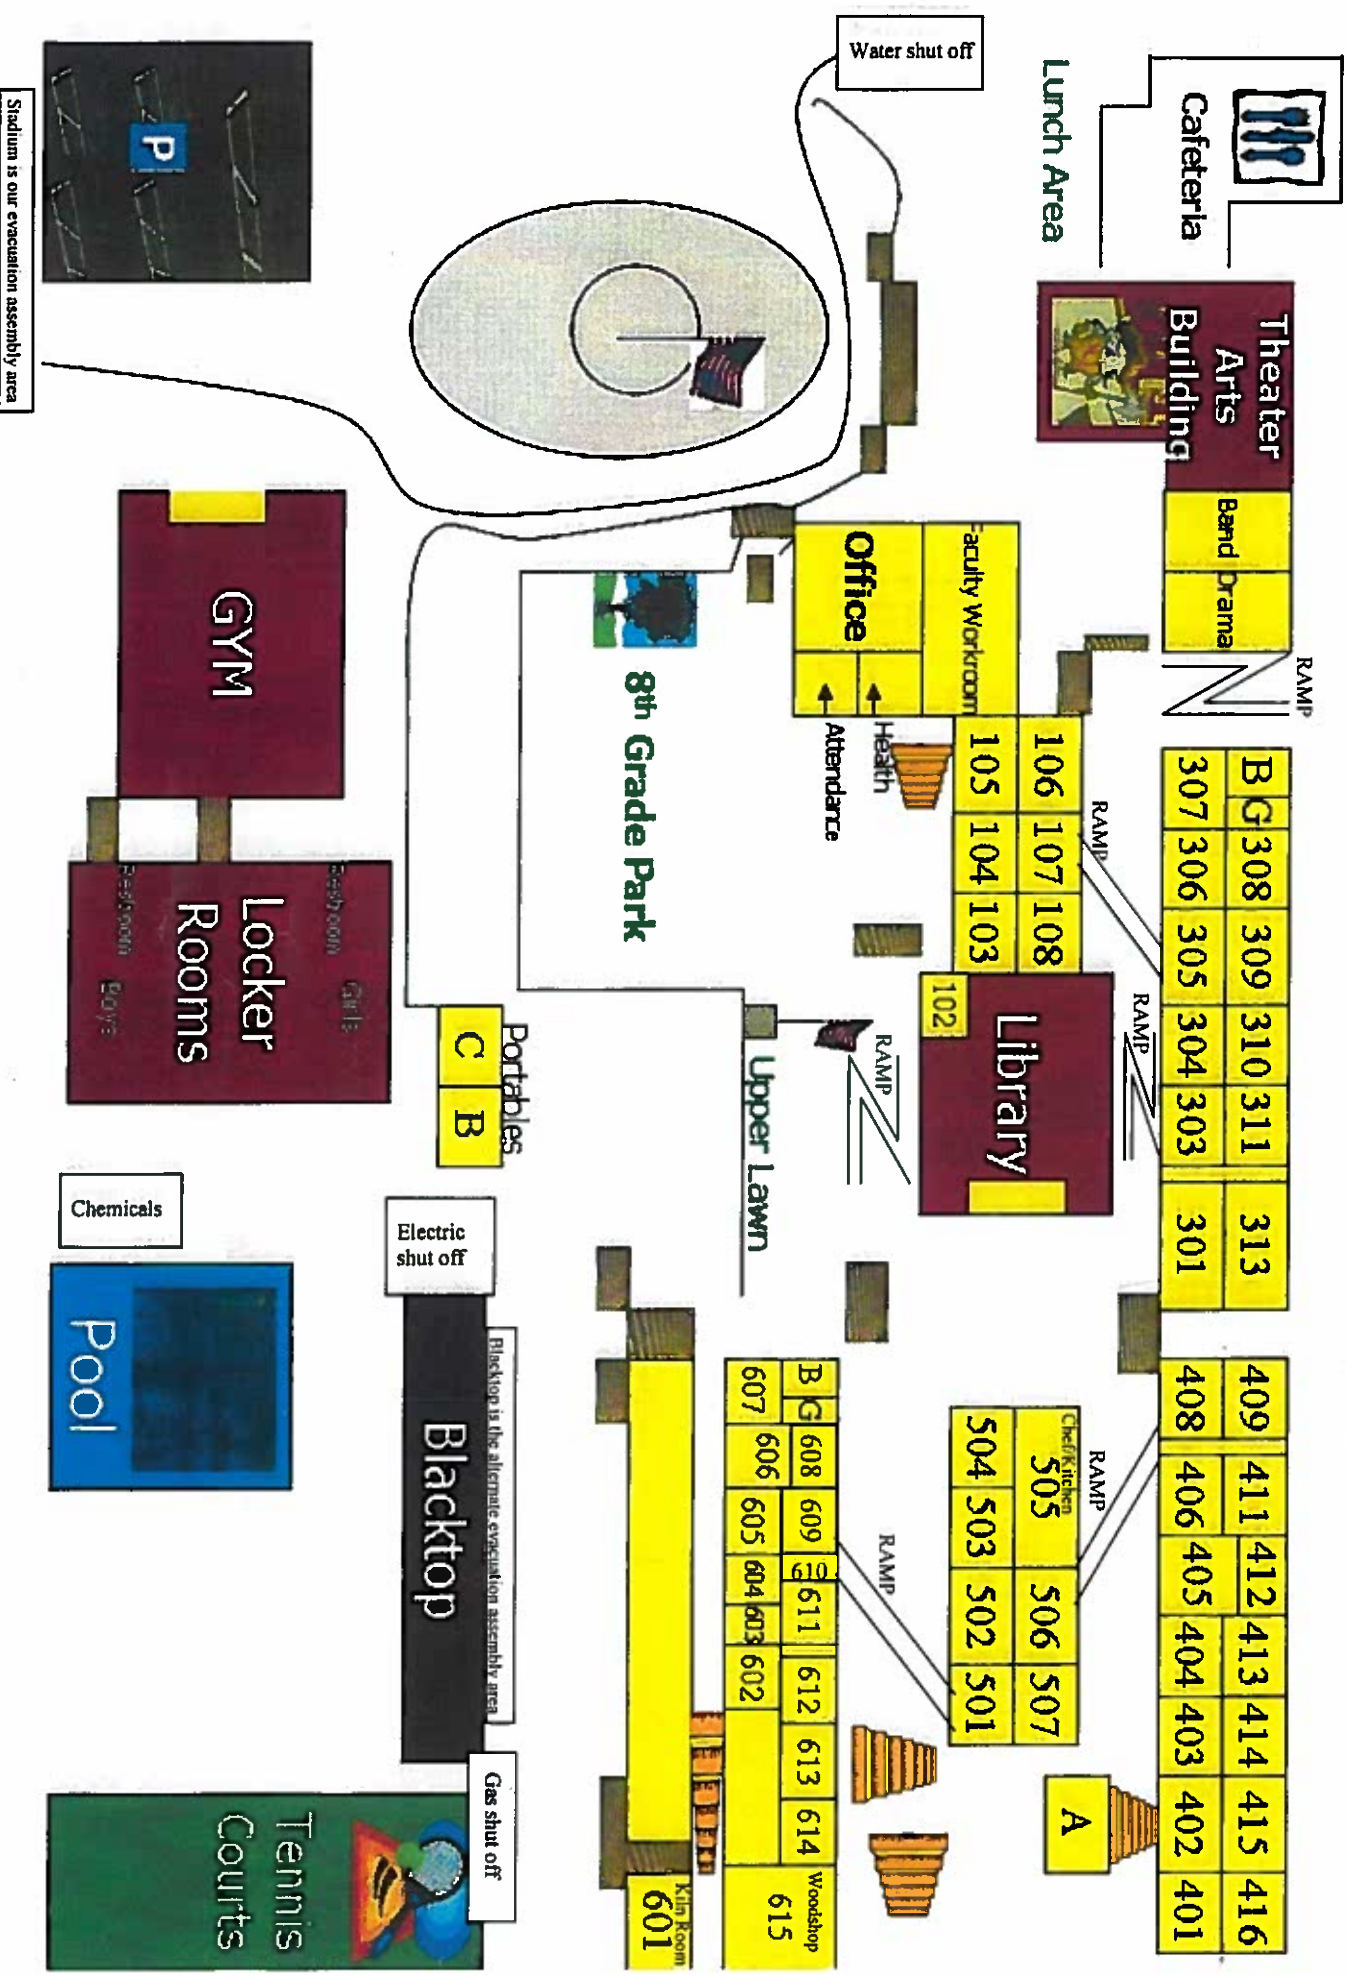

Miraleste Intermediate School

29323 Palos Verdes Drive East, Rancho Palos Verdes, CA 90275 (310) 732-0900 x 201

Rm 301 Science Lab
 Rm 409 Science Lab
 Science Storage Office is located at
 center corner of 301, 303, 311, & 313

Stadium is our evacuation assembly area

Blacktop is the alternate evacuation assembly area

Gas shut off